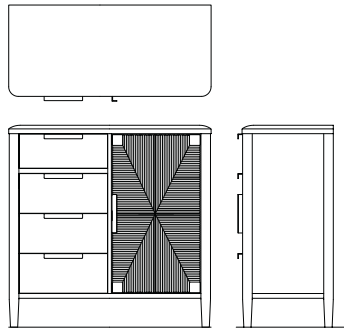

42W x 3D x 78H in.

*Bed Bench*

**230-380 Bed Bench**

50W x 18D x 18H in.

*Leg Nightstand*

**230-355 Leg Nightstand  
with Marble Top**

28W x 17D x 27H in.

Includes USB port.

*Drawer Chest*

**230-150 Drawer Chest**

38W x 19D x 53H in.

*3 Drawer Nightstand*

**230-350 3 Drawer Nightstand**

30W x 17D x 32H in.

Includes USB port.

**240/-241/-20**  
**King Woven Headboard 6/6**  
**King Woven Footboard 6/6**  
**Bed Rails 5/0 & 6/6**

Overall: 81W x 86D x 54H in.  
 Available as headboard only.

**Bed also available as**  
**Queen 230/-231/-20**  
 Overall: 65W x 82D x 54H in.  
 Available as headboard only.  
 Shown on page 1

**230-04M Landscape Mirror**  
 41W x 2D x 38H in.  
 Shown on page 1

**230-05M Woven Round Mirror**  
 40W x 2D x 40H in.  
 Shown on page 1

**230-140 6 Drawer Dresser**  
 68W x 19D x 35H in.  
 Shown on page 1

**230-170 Woven Door Chest**  
 42W x 19D x 42H in.  
 Has Xweave design in the door.  
 Shown on page 2