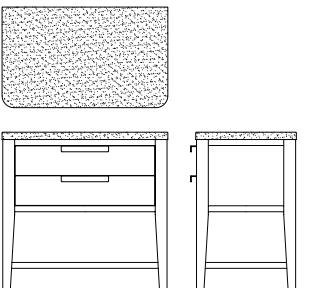

*Drawer Chest*

**230-150 Drawer Chest**

38W x 19D x 53H in.

*3 Drawer Nightstand*

**230-350 3 Drawer Nightstand**

30W x 17D x 32H in.

Includes USB port.

**240/-241/-20**  
**King Woven Headboard 6/6**  
**King Woven Footboard 6/6**  
**Bed Rails 5/0 & 6/6**

Overall: 81W x 86D x 54H in.  
 Available as headboard only.

**Bed also available as**  
**Queen 230/-231/-20**  
 Overall: 65W x 82D x 54H in.  
 Available as headboard only.  
 Shown on page 1

**230-04M Landscape Mirror**  
 41W x 2D x 38H in.  
 Shown on page 1

**230-05M Woven Round Mirror**  
 40W x 2D x 40H in.  
 Shown on page 1

**230-140 6 Drawer Dresser**  
 68W x 19D x 35H in.  
 Shown on page 1

**230-170 Woven Door Chest**  
 42W x 19D x 42H in.  
 Has Xweave design in the door.  
 Shown on page 2

**230-150 Drawer Chest**  
 38W x 19D x 53H in.  
 Shown on page 2

**230-350 3 Drawer Nightstand**  
 30W x 17D x 32H in.  
 Includes USB port.  
 Shown on page 2

**230-355 Leg Nightstand**  
**with Marble Top**  
 28W x 17D x 27H in.  
 Includes USB port.  
 Shown on page 2