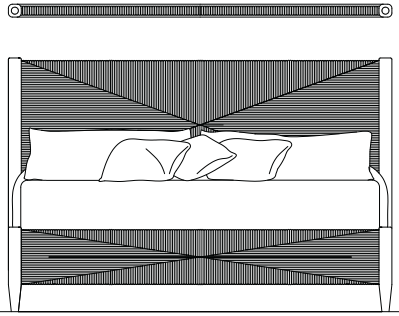

## *Woven Round Mirror*

**230-05M Woven Round Mirror**  
40W x 2D x 40H in.  
*Woven round mirror can be*  
*mounted to the dresser.*

42W x 3D x 78H in.

*Bed Bench*

**230-380 Bed Bench**

50W x 18D x 18H in.

*Leg Nightstand*

**230-355 Leg Nightstand  
with Marble Top**

28W x 17D x 27H in.

Includes USB port.

*Drawer Chest*

**230-150 Drawer Chest**

38W x 19D x 53H in.

*3 Drawer Nightstand*

**230-350 3 Drawer Nightstand**

30W x 17D x 32H in.

Includes USB port.

**240/-241/-20**  
**King Woven Headboard 6/6**  
**King Woven Footboard 6/6**  
**Bed Rails 5/0 & 6/6**

Overall: 81W x 86D x 54H in.  
 Available as headboard only.

**Bed also available as**  
**Queen 230/-231/-20**  
 Overall: 65W x 82D x 54H in.  
 Available as headboard only.  
 Shown on page 1

**230-04M Landscape Mirror**  
 41W x 2D x 38H in.  
 Shown on page 1