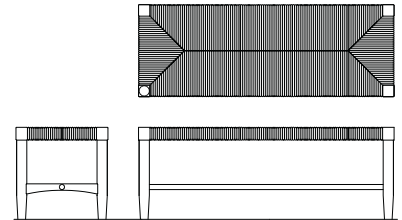

230-380 Bed Bench
50W x 18D x 18H in.
Shown on page 2

PEARL

by

PALMETTO
home
FURNITURE

1008 Hutton Lane, Suite 101
High Point, NC 27262
P 336.822.2780 | F 336.217.8161
PalmettoHome.com
Email: info@palmettohome.com

Many high quality, natural materials, such as wood, metal and/or stone, are used in our products and may reflect variations in color, vein and/or grain. These variations are inherent in their species. Finish colors displayed in this catalog may vary from actual finish. Palmetto Home uses materials sourced globally to ensure a quality product. Specifications are subject to change without notice.

Copyright Palmetto Home, LLC. Printed in the USA.

Scan me!