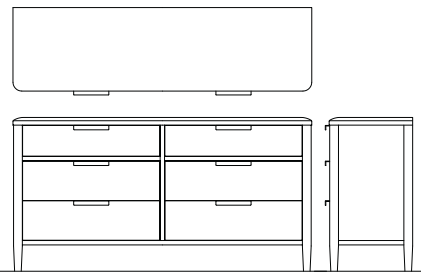

42W x 3D x 78H in.

*Bed Bench*

**230-380 Bed Bench**

50W x 18D x 18H in.

*Leg Nightstand*

**230-355 Leg Nightstand  
with Marble Top**

28W x 17D x 27H in.

Includes USB port.

*Drawer Chest*

**230-150 Drawer Chest**

38W x 19D x 53H in.

*3 Drawer Nightstand*

**230-350 3 Drawer Nightstand**

30W x 17D x 32H in.

Includes USB port.

**240/-241/-20**  
**King Woven Headboard 6/6**  
**King Woven Footboard 6/6**  
**Bed Rails 5/0 & 6/6**

Overall: 81W x 86D x 54H in.  
 Available as headboard only.

**Bed also available as**  
**Queen 230/-231/-20**  
 Overall: 65W x 82D x 54H in.  
 Available as headboard only.  
 Shown on page 1

**230-04M Landscape Mirror**  
 41W x 2D x 38H in.  
 Shown on page 1

**230-05M Woven Round Mirror**  
 40W x 2D x 40H in.  
 Shown on page 1

**230-140 6 Drawer Dresser**  
 68W x 19D x 35H in.  
 Shown on page 1

**230-170 Woven Door Chest**  
 42W x 19D x 42H in.  
 Has Xweave design in the door.  
 Shown on page 2