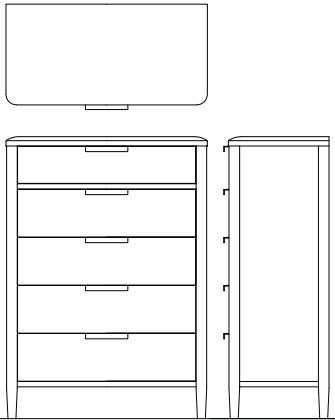

42W x 3D x 78H in.

*Bed Bench*

**230-380 Bed Bench**

50W x 18D x 18H in.

*Leg Nightstand*

**230-355 Leg Nightstand  
with Marble Top**

28W x 17D x 27H in.

Includes USB port.

*Drawer Chest*

**230-150 Drawer Chest**

38W x 19D x 53H in.

*3 Drawer Nightstand*

**230-350 3 Drawer Nightstand**

30W x 17D x 32H in.

Includes USB port.

**240/-241/-20**  
**King Woven Headboard 6/6**  
**King Woven Footboard 6/6**  
**Bed Rails 5/0 & 6/6**

Overall: 81W x 86D x 54H in.  
 Available as headboard only.

**Bed also available as**  
**Queen 230/-231/-20**  
 Overall: 65W x 82D x 54H in.  
 Available as headboard only.  
 Shown on page 1

**230-04M Landscape Mirror**  
 41W x 2D x 38H in.  
 Shown on page 1

**230-05M Woven Round Mirror**  
 40W x 2D x 40H in.  
 Shown on page 1

**230-140 6 Drawer Dresser**  
 68W x 19D x 35H in.  
 Shown on page 1

**230-170 Woven Door Chest**  
 42W x 19D x 42H in.  
 Has Xweave design in the door.  
 Shown on page 2