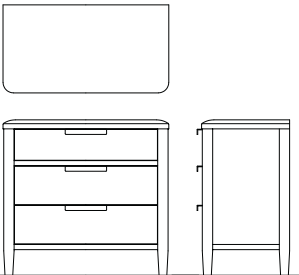

## *Woven Round Mirror*

**230-05M Woven Round Mirror**  
40W x 2D x 40H in.  
*Woven round mirror can be*  
*mounted to the dresser.*

Overall: 81W x 86D x 54H in.  
 Available as headboard only.

**Bed also available as**  
**Queen 230/-231/-20**  
 Overall: 65W x 82D x 54H in.  
 Available as headboard only.  
 Shown on page 1

**230-04M Landscape Mirror**  
 41W x 2D x 38H in.  
 Shown on page 1

**230-05M Woven Round Mirror**  
 40W x 2D x 40H in.  
 Shown on page 1

**230-140 6 Drawer Dresser**  
 68W x 19D x 35H in.  
 Shown on page 1

**230-170 Woven Door Chest**  
 42W x 19D x 42H in.  
 Has Xweave design in the door.  
 Shown on page 2

**230-150 Drawer Chest**  
 38W x 19D x 53H in.  
 Shown on page 2

**230-350 3 Drawer Nightstand**  
 30W x 17D x 32H in.  
 Includes USB port.  
 Shown on page 2

**230-355 Leg Nightstand**  
**with Marble Top**  
 28W x 17D x 27H in.  
 Includes USB port.  
 Shown on page 2