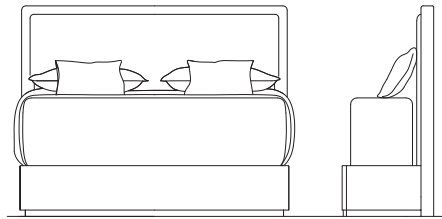

170-635A Wood Arm Chair  
24W x 22D x 36H

170-634S Wood Side Chair  
22W x 23D x 36H

170-653T/-653B Rectangular Leg Table Top  
80-100W x 42D x 30H  
*Includes a 20" leaf.*

170-679 Credenza Sideboard  
68W x 19D x 36H

## BEDROOM

**170-230/-231/20R Queen Upholstered Bed**  
66W x 86D x 48H

**170-230 Queen Uph Hdbd**  
66W x 3D x 48H

**170-231 Queen Wood Ftbd**  
64W x 2D x 12H

**170-240/-241/20R King Upholstered Bed**  
82W x 86D x 48H