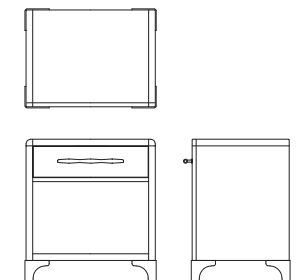

170-355 One Drawer Nightstand
24W x 18D x 29H
Includes USB/USBC ports.
Shown on page 5