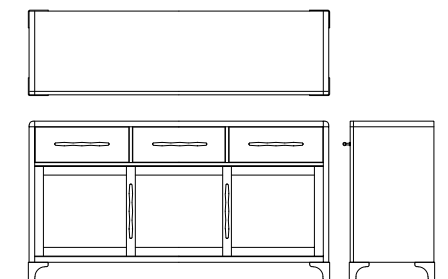

170-679 Credenza Sideboard
68W x 19D x 36H
Shown on page 9