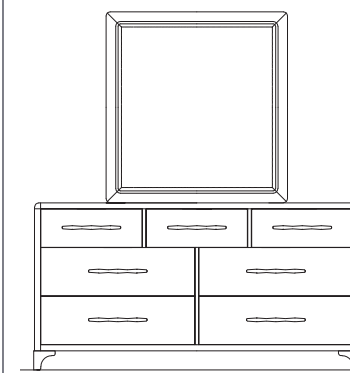

**170-240 King Uph Hdbd**  
82W x 3D x 48H

**170-241 King Wood Ftbd**  
80W x 2D x 12H

**170-20R Wood Bed Rails K/Q**  
86W x 3D x 12H  
*Shown on page 4*

**170-350 Nightstand**  
28W x 18D x 29H  
*Includes USB/USBC ports.*  
*Shown on page 5*

**170-355 One Drawer Nightstand**  
24W x 18D x 29H  
*Includes USB/USBC ports.*  
*Shown on page 5*

**170-140 Drawer Dresser**  
68W x 19D x 35H  
*Shown on page 5*

**170-04M Landscape Mirror**  
38W x 2D x 40H  
*Shown on page 5*