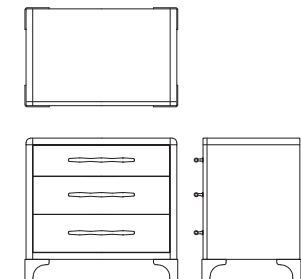

## BEDROOM

**170-230/-231/20R Queen Upholstered Bed**  
66W x 86D x 48H

**170-230 Queen Uph Hdbd**  
66W x 3D x 48H

**170-231 Queen Wood Ftbd**  
64W x 2D x 12H

**170-240/-241/20R King Upholstered Bed**  
82W x 86D x 48H

**170-240 King Uph Hdbd**  
82W x 3D x 48H

**170-241 King Wood Ftbd**  
80W x 2D x 12H

**170-20R Wood Bed Rails K/Q**  
86W x 3D x 12H  
*Shown on page 4*

**170-350 Nightstand**  
28W x 18D x 29H  
*Includes USB/USBC ports.*  
*Shown on page 5*

**170-355 One Drawer Nightstand**  
24W x 18D x 29H  
*Includes USB/USBC ports.*  
*Shown on page 5*

**170-140 Drawer Dresser**  
68W x 19D x 35H  
*Shown on page 5*

**170-04M Landscape Mirror**  
38W x 2D x 40H  
*Shown on page 5*