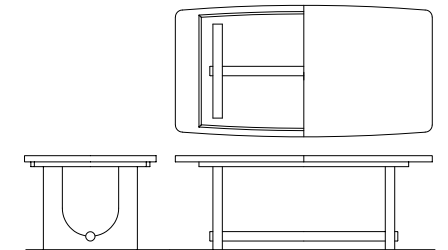

## DINING

**170-637A Upholstered Castor Arm Chair**  
24W x 25D x 36H  
*Shown on page 8*

**170-635A Wood Arm Chair**  
24W x 22D x 36H  
*Shown on page 8*

**170-634S Wood Side Chair**  
22W x 23D x 36H  
*Shown on page 8*