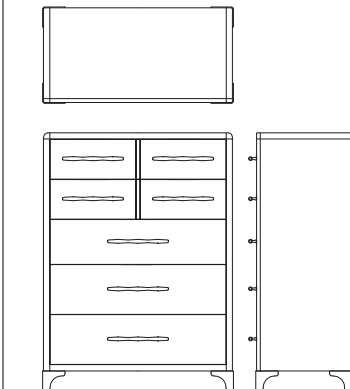

**170-240 King Uph Hdbd**  
82W x 3D x 48H

**170-241 King Wood Ftbd**  
80W x 2D x 12H

**170-20R Wood Bed Rails K/Q**  
86W x 3D x 12H  
*Shown on page 4*

**170-350 Nightstand**  
28W x 18D x 29H  
*Includes USB/USBC ports.*  
*Shown on page 5*

**170-355 One Drawer Nightstand**  
24W x 18D x 29H  
*Includes USB/USBC ports.*  
*Shown on page 5*

**170-140 Drawer Dresser**  
68W x 19D x 35H  
*Shown on page 5*

**170-04M Landscape Mirror**  
38W x 2D x 40H  
*Shown on page 5*

**170-150 Drawer Chest**  
38W x 19D x 52H  
*Shown on page 4*