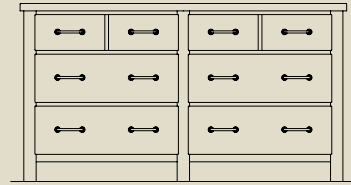

120-040 Triple Dresser

Overall Size: 66W x 19D x 36H in.
6 drawers
Shown on page 3

120-350 Two Drawer Nightstand

Overall Size: 27W x 17D x 27H in.
2 drawers
Shown on page front cover, page 2

Shown On Front Cover

120-250 Queen Size Panel Bed

69W x 92D x 56H in.
Headboard H: 56 in., Footboard H: 15.5 in.
(Also available as King. Also available as Headboard only.)