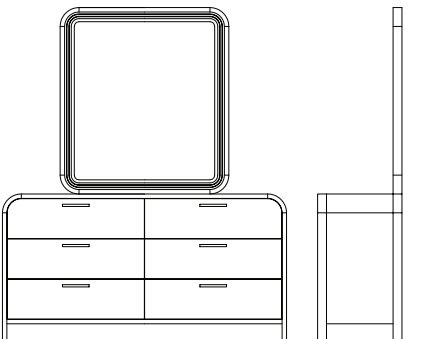

64W x 2D x 28H

145-240 King Uph Panel Hdbd

80W x 2D x 50H

145-241 King Uph Panel Ftbd

80W x 2D x 28H

145-20R Bed Rails K/Q

82W x 9D x 2.5H

Shown on page 5

145-150 Drawer Chest

40W x 19D x 51.6H

Shown on page 4

145-140 Drawer Dresser

64W x 19D x 33H

145-04M Landscape Mirror

38W x 2D x 42H

Shown on page 4