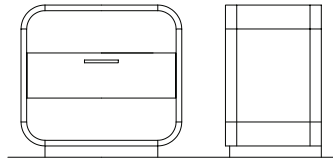

145-355 One Drawer Nightstand

30W x 17D x 29H

Shown on page 5