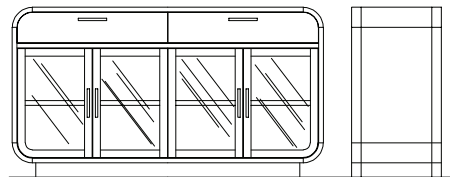

145-150 Drawer Chest

40W x 19D x 51.6H

Shown on page 4

145-140 Drawer Dresser

64W x 19D x 33H

145-04M Landscape Mirror

38W x 2D x 42H

Shown on page 4

145-350 Three Drawer Nightstand

28.5W x 17D x 27H

Shown on page 5

145-355 One Drawer Nightstand

30W x 17D x 29H

Shown on page 5

DINING

145-679 Credenza