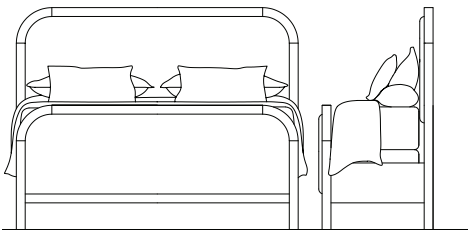

melia

By: *Pavane Jack*

BEDROOM

145-150 Drawer Chest
40W x 19D x 51.6H

145-140 Drawer Dresser
64W x 19D x 33H

145-04M Landscape Mirror
38W x 2D x 42H

145-230/-231/20R Queen Upholstered Bed
64W x 82D x 50H
**Available as headboard only.*

145-240/-241/20R King Upholstered Bed
80W x 82D x 50H
**Available as headboard only.*

145-350 Three Drawer Nightstand
28.5W x 17D x 27H
Includes USB/USBC ports on back.

145-355 One Drawer Nightstand
30W x 17D x 29H
Includes USB/USBC ports on back.

145-802 Round End Table
with Granite Top
24W x 21D x 25H

145-960 Large Entertainment Unit
74W x 19D x 32H

145-803 Sofa Table
50W x 16D x 29.75H

145-827 End Table
20W x 25D x 24H

145-813 Desk
50W x 26D x 29H

BEDROOM

145-230/-231/20R Queen Upholstered Bed

64W x 82D x 50H

145-240/-241/20R King Upholstered Bed

80W x 82D x 50H

145-230 Queen Uph Panel Hdbd

64W x 2D x 50H

145-231 Queen Uph Panel Ftbd