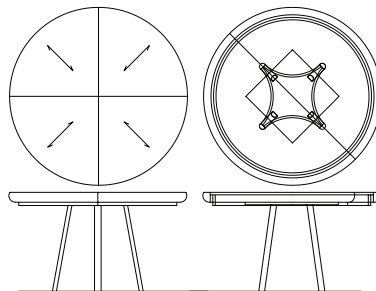

66W x 19D x 36H

Shown on page 6

145-632S Upholstered Side Chair

21.5W x 23.3D x 35H

Shown on page 6

145-650T/-650B Round Dining Table

72W x 54D x 30.4H

90" Wide with 18" Leaf