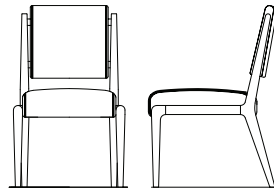

145-150 Drawer Chest

40W x 19D x 51.6H

Shown on page 4

145-140 Drawer Dresser

64W x 19D x 33H

145-04M Landscape Mirror

38W x 2D x 42H

Shown on page 4

145-350 Three Drawer Nightstand

28.5W x 17D x 27H

Shown on page 5

145-355 One Drawer Nightstand

30W x 17D x 29H

Shown on page 5

DINING

145-679 Credenza

66W x 19D x 36H

Shown on page 6

145-632S Upholstered Side Chair

21.5W x 23.3D x 35H

Shown on page 6

145-650T/-650B Round Dining Table

72W x 54D x 30.4H

90" Wide with 18" Leaf