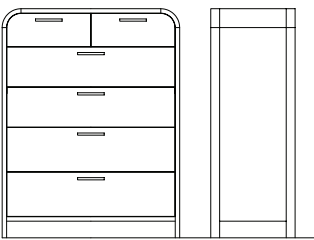

64W x 2D x 28H

145-240 King Uph Panel Hdbd

80W x 2D x 50H

145-241 King Uph Panel Ftbd

80W x 2D x 28H

145-20R Bed Rails K/Q

82W x 9D x 2.5H

Shown on page 5

145-150 Drawer Chest

40W x 19D x 51.6H

Shown on page 4

145-140 Drawer Dresser

64W x 19D x 33H

145-04M Landscape Mirror

38W x 2D x 42H

Shown on page 4