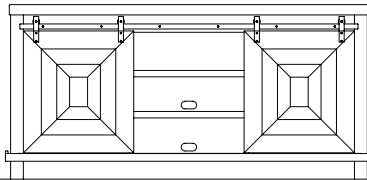

468-960 Entertainment Console
72W x 19D x 34H in.
Two sliding doors, three compartments
and three adjustable shelves
Shown on page 8

PALMETTO
home
FURNITURE

1008 Hutton Lane, Suite 101
High Point, NC 27262
P 336.822.2780 | F 336.217.8161
PalmettoHome.com
Email: info@palmettohome.com

Many high quality, natural materials, such as wood, metal and/or stone, are used in our products and may reflect variations in color, vein and/or grain. These variations are inherent in their species. Finish colors displayed in this catalog may vary from actual finish. Palmetto Home uses materials resourced globally to ensure a quality product. Specifications are subject to change without notice.

Copyright Palmetto Home, LLC. Printed in the USA.