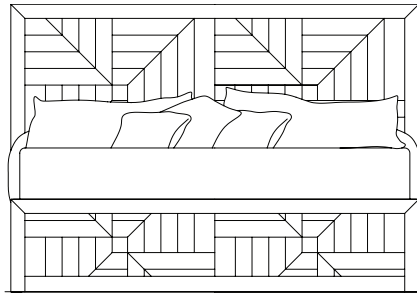

468-210 King Panel Headboard 6/6
80W x 3D x 54H in.
468-220 King Panel Footboard 6/6
80W x 2D x 18H in.
468-20R King/Queen Bed Rails (5/0 - 6/6)
82W x 2D x 8H in.
Also available as headboard only.
Shown on pages cover, page 4