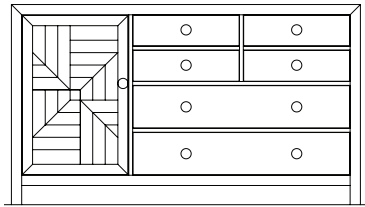

468-140 Drawer Dresser
68W x 19D x 39H in.
Six drawers, one adjustable shelf behind door
Shown on pages cover, pages 4, 5