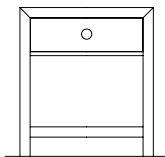

468-355 One Drawer Open Nightstand
26W x 17D x 29H in.
One drawer, open compartment
Shown on page 5