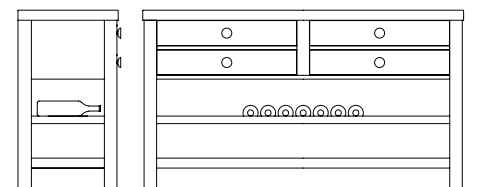

**468-653 Dining Table**  
78W x 44D x 31H in.  
Extends to 96" with 18" leaf  
*Shown on pages 6, 7*

**468-679 Sideboard**  
64W x 20D x 36H in.  
Four drawers; one with silver tray  
Two shelves; one with slats for bottle storage and one solid shelf  
*Shown on pages 6, 7*