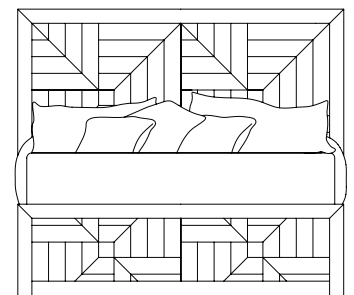

# BEDROOM

*Shown Above:*

**468-220/221/20R**  
**King Panel Headboard 6/6**  
**King Panel Footboard 6/6**  
**Bed Rails 5/0 & 6/6**

Overall: 80W x 89D x 54H  
Available as headboard only.

*Bed also available as*  
*Queen 468-210/211/20.*

## BEDROOM

**468-04M Landscape Mirror**  
40W x 2D x 40H in.  
*Shown on pages cover, pages 4, 5*

**468-140 Drawer Dresser**  
68W x 19D x 39H in.  
Six drawers, one adjustable shelf behind door  
*Shown on pages cover, pages 4, 5*

**468-150 Drawer Chest**  
38W x 19D x 52H in.  
Five drawers  
*Shown on pages cover, pages 4, 5*

**468-210 Queen Panel Headboard 5/0**  
64W x 3D x 54H in.  
**468-211 Queen Panel Footboard 5/0**  
64W x 2D x 18H in.  
**468-20R King/Queen Bed Rails (5/0 - 6/6)**  
82W x 2D x 8H in.  
Also available as headboard only.