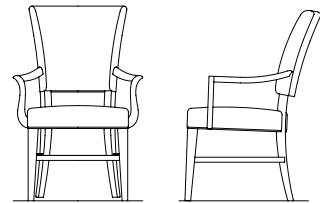

## DINING ROOM

**468-634S Upholstered Side Chair**  
20W x 27D x 38H in.  
Seat H: 19 in.  
*Shown on pages 6, 7*

**468-635A Upholstered Arm Chair**  
27W x 27D x 38H in.  
Seat H: 19 in.  
*Shown on pages 6, 7*

**468-653 Dining Table**  
78W x 44D x 31H in.  
Extends to 96" with 18" leaf  
*Shown on pages 6, 7*

**468-679 Sideboard**  
64W x 20D x 36H in.  
Four drawers; one with silver tray  
Two shelves; one with slats for bottle storage and one solid shelf  
*Shown on pages 6, 7*