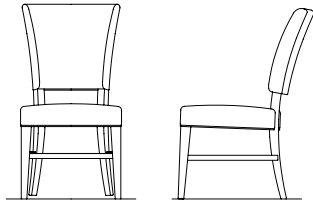

DINING ROOM

468-634S Upholstered Side Chair
20W x 27D x 38H in.
Seat H: 19 in.
Shown on pages 6, 7