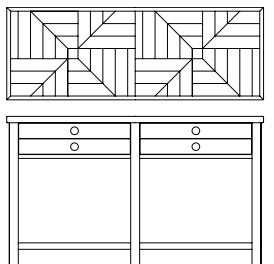

**468-653 Dining Table**  
78W x 44D x 31H in.  
Extends to 96" with 18" leaf  
*Shown on pages 6, 7*

**468-679 Sideboard**  
64W x 20D x 36H in.  
Four drawers; one with silver tray  
Two shelves; one with slats for bottle storage and one solid shelf  
*Shown on pages 6, 7*

# OCCASIONAL

**468-415 Writing Desk**  
56W x 28D x 30H in.  
Shown on pages 8, 9

**468-801 Lift Top Cocktail Table with Casters**  
50W x 26D x 20H in.  
Lift top, one shelf  
Shown on page 9

**468-802 End Table**  
26W x 26D x 26H in.  
One drawer, one shelf  
Shown on page 9

**468-803 Console Table**  
50W x 18D x 29H in.  
Two drawers, one shelf  
Shown on page 9

**468-827 Chairside Table**  
14W x 26D x 23H in.  
One drawer, one shelf  
Shown on page 9

**468-960 Entertainment Console**  
72W x 19D x 34H in.  
Two sliding doors, three compartments  
and three adjustable shelves  
Shown on page 8