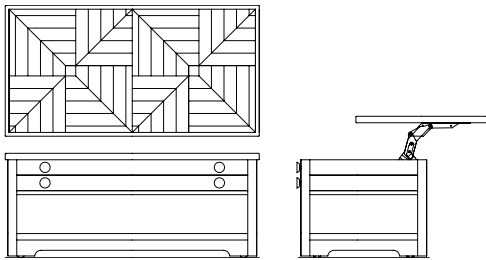

**468-653 Dining Table**  
78W x 44D x 31H in.  
Extends to 96" with 18" leaf  
*Shown on pages 6, 7*

**468-679 Sideboard**  
64W x 20D x 36H in.  
Four drawers; one with silver tray  
Two shelves; one with slats for bottle storage and one solid shelf  
*Shown on pages 6, 7*

# OCCASIONAL

**468-415 Writing Desk**  
56W x 28D x 30H in.  
Shown on pages 8, 9

**468-801 Lift Top Cocktail Table with Casters**  
50W x 26D x 20H in.  
Lift top, one shelf  
Shown on page 9

**468-802 End Table**  
26W x 26D x 26H in.  
One drawer, one shelf  
Shown on page 9