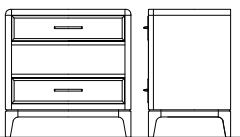

240-04M Landscape Mirror

38W x 1.5D x 40H

Shown on page 5

240-355 Two Drawer Nightstand

28W x 17D x 26.5H

Includes USB port.

Shown on page 5