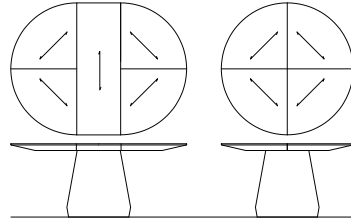

DINING

240-650 Complete Round Dining Table Top with 18" leaf

54W x 54D x 30H

72" Wide with 18" Leaf

Shown on page 9