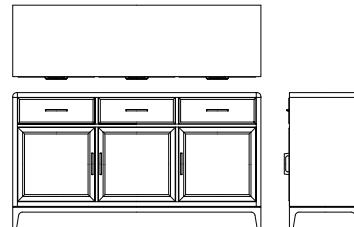

240-679 Credenza

66W x 19D x 36H

Shown on page 8