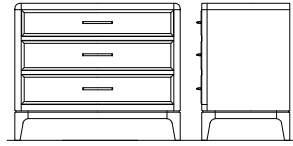

240-350 Three Drawer Nightstand

30W x 17D x 26.5H

Includes USB port.

Shown on page 5