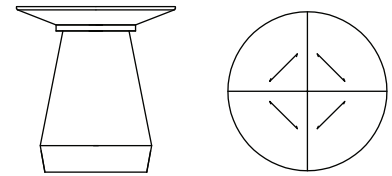

OCCASIONAL

240-802 End Table Top (2 Cartons)

24W x 24D x 25H

Shown on page 11