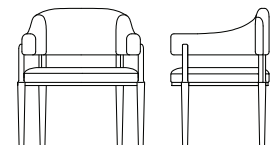

240-635A Barrel Chair

27.13W x 22.5D x 33H

Shown on page 9