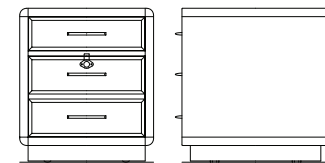

240-420 Mobile File Cabinet

20W x 22D x 23H

Shown on page 13