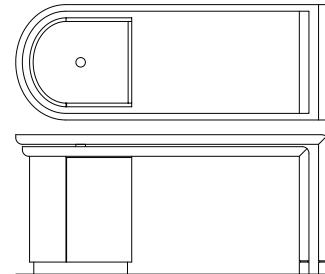

HOME OFFICE

240-418 Rotating Desk

65W x 61D x 29H

Shown on page 13