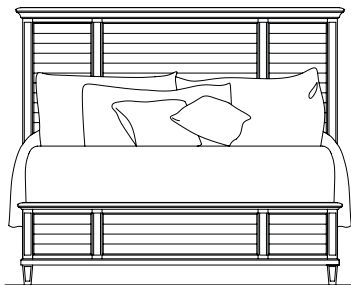

472-210 Queen Louvered Panel Headboard 5/0
66W x 3.625D x 56H in.
472-211 Queen Louvered Panel Footboard 5/0
65.25W x 3.25D x 16.5H in.
472-20R King/Queen Bed Rails (5/0 - 6/6)
Also available as headboard only.