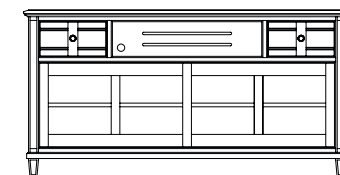

OCCASIONAL

472-801 Cocktail Table on Casters with Rattan Baskets
50W x 28D x 20.125H in.
Shown on pages 8, 9

472-802 End Table with Rattan Basket
24W x 26D x 25H in.
Shown on pages 8, 9

472-827 Chairside Table
15W x 26D x 24H in.
Shown on pages 8, 9