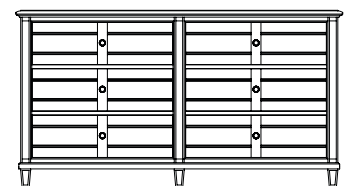

472-145 Six Drawer Dresser
66W x 19D x 36H in.
Shown on pages 6, 7