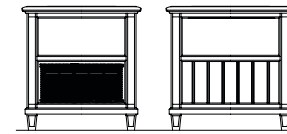

472-802 End Table with Rattan Basket
24W x 26D x 25H in.
Shown on pages 8, 9