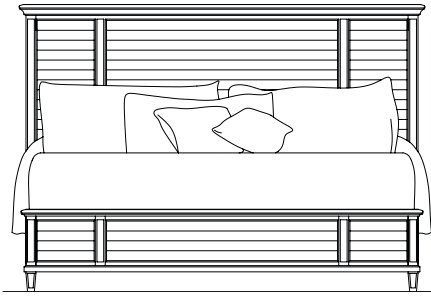

472-220 King Louvered Panel Headboard 6/6
82W x 3.625D x 56H in.
472-221 King Louvered Panel Footboard 6/6
81.25W x 3.25D x 16.5H in.
472-20R King/Queen Bed Rails (5/0 - 6/6)
Also available as headboard only.
Shown on page 4