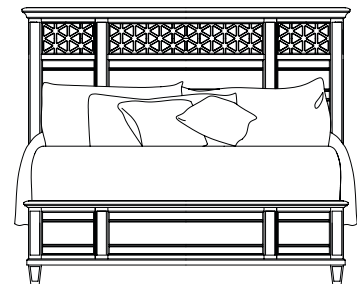

472-350 Three Drawer Nightstand with USB
32W x 17D x 29H in.
Shown on front cover, pages 4, 6, 7

472-355 One Drawer Nightstand with Basket and USB
26W x 17D x 29H in.
Shown on pages 4, 5

472-210 Queen Louvered Panel Headboard 5/0
66W x 3.625D x 56H in.
472-211 Queen Louvered Panel Footboard 5/0
65.25W x 3.25D x 16.5H in.
472-20R King/Queen Bed Rails (5/0 - 6/6)
Also available as headboard only.

472-220 King Louvered Panel Headboard 6/6
82W x 3.625D x 56H in.
472-221 King Louvered Panel Footboard 6/6
81.25W x 3.25D x 16.5H in.
472-20R King/Queen Bed Rails (5/0 - 6/6)
Also available as headboard only.
Shown on page 4