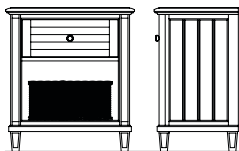

472-355 One Drawer Nightstand with Basket and USB
26W x 17D x 29H in.
Shown on pages 4, 5