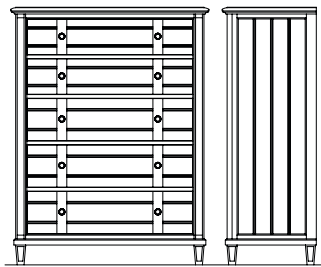

472-150 Five Drawer Chest
40W x 19D x 52H in.
Shown on front cover, pages 6, 7