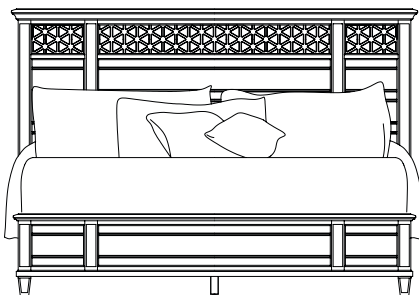

472-240 King Fretwork Panel Headboard 6/6
82W x 4D x 58H in.
472-241 King Fretwork Panel Footboard 6/6
81W x 3D x 58H in.
472-20R King/Queen Bed Rails (5/0 - 6/6)
Also available as headboard only.
Shown on front cover, page 6

OCCASIONAL