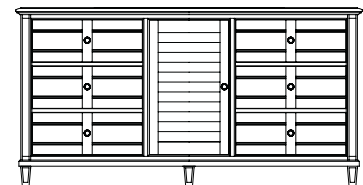

472-802 End Table with Rattan Basket
24W x 26D x 25H

BEDROOM

472-04M Louvered Landscape Mirror
40W x 2D x 43H in.
Shown on pages 4, 5

472-05M Fretwork Landscape Mirror
39.5W x 2.25D x 42.75H in.
Shown on pages 6, 7