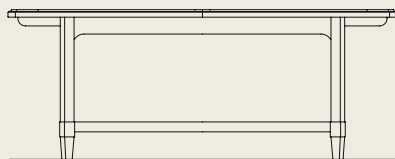

112-654 Rectangular Dining Table (Sand top, Buttermilk base)
78W x 42D x 30H in.
One 18 in. self-storing leaf (expands to 96W)
Shown on page 10, 11