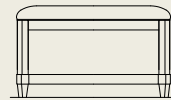

**112-380 Bed Bench
(Buttermilk)**

25W x 18.2D x 19H in.

Shown on page 7