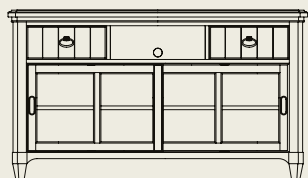

Shown on page 16

112-827 Chair Side Table

(Sand top, Buttermilk base)

14W x 22D x 23H in.

One drawer, open compartment

Shown on page 17

112-960 Entertainment Console

(Sand top, Buttermilk base)