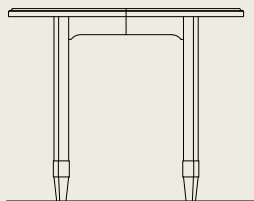

112-652 Round Counter Height Dining Table (Sand top, Buttermilk base)
44Dia. x 36H in.
One 16 in. leaf (expands to 60Dia.)
Shown on page 13