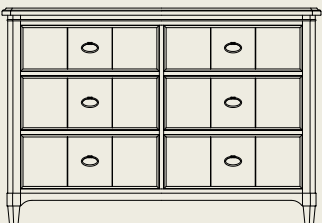

112-145 Youth Dresser (Sand top, Buttermilk base)
58W x 18D x 38H in.
Six drawers
Shown on page 6, 7