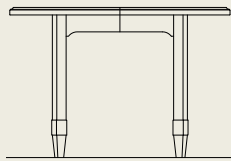

112-650 Round Dining Table (Sand top, Buttermilk base)
44Dia. x 30H in.
One 16 in. leaf (expands to 60Dia.)
Shown on page 12