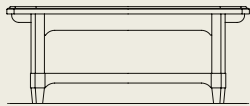

Occasional