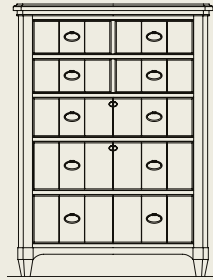

112-150 Five Drawer Chest (Sand top, Buttermilk base)
38W x 19D x 52H in.
Five drawers
Shown on page 4, 5