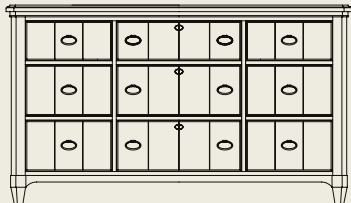

112-140 Nine Drawer Dresser (Sand top, Buttermilk base)
66W x 19D x 38H in.
Nine drawers
Shown on page 2, 4