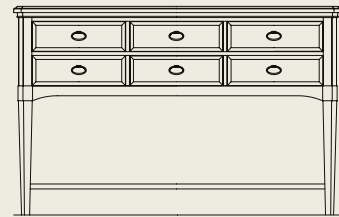

112-675 Wine Console (Sand top, Buttermilk base)
 40W x 18D x 40H in.
 Two drawers, door, removable wine storage, pull-out tray
 Shown on page 14

112-679 Sideboard (Sand case, Buttermilk drawer fronts)
 64W x 19D x 38H in.
 Six drawers, shelf
 Shown on page 11, 13, 15