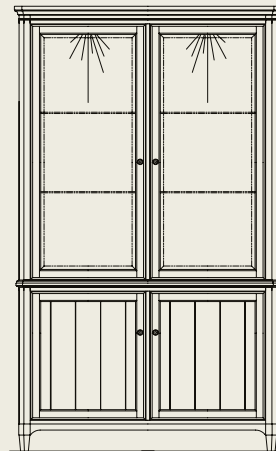

112-675 Wine Console (Sand top, Buttermilk base)
 40W x 18D x 40H in.
 Two drawers, door, removable wine storage, pull-out tray
 Shown on page 14

112-679 Sideboard (Sand case, Buttermilk drawer fronts)
 64W x 19D x 38H in.
 Six drawers, shelf
 Shown on page 11, 13, 15