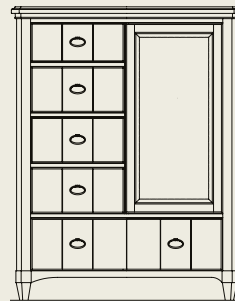

112-170 Sliding Glass Door Chest (Sand top, Buttermilk base)
44W x 19D x 56H in.
Five drawers, pull-out clothing rod, shelves
Shown on page 3, 5