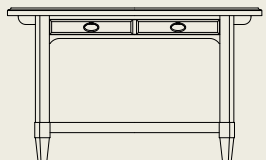

One drawer, shelf

Shown on page 3, 6

**112-380 Bed Bench
(Buttermilk)**

25W x 18.2D x 19H in.

Shown on page 7

**112-415 Writing Desk
(Sand top, Buttermilk base)**

50W x 26D x 30H in.

One drawer