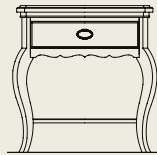

Also available as headboard only.

**112-350 Three Drawer Nightstand
(Sand top, Buttermilk base)**

30W x 18D x 30H in.

Three drawers

Shown on page 5

**112-355 Leg Nightstand
(Sand top, Buttermilk base)**

28W x 18D x 28H in.