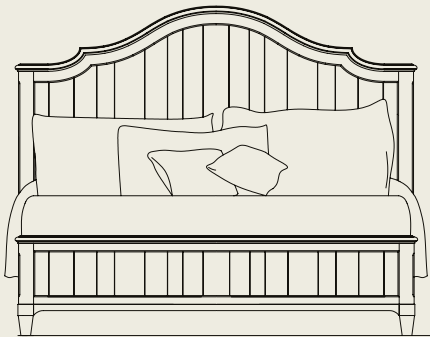

**112-210/211/21 Panel Bed 5/0 Queen
(Buttermilk)**

Overall Size: 66W x 86.25D x 64.5H in.

112-210 Panel Bed 5/0 Queen Headboard
66W x 3D x 65H in.

112-211 Panel Bed 5/0 Queen Footboard
66W x 3D x 20H in.

112-21 Panel Bed Queen/King Rails
82W x 3D x 8H in.

Also available as headboard only.
Shown on page 3, 4

**112-220/221/21/22R Panel Bed 6/6
King & California King
(Buttermilk)**

Overall Size: 82W x 86D x 66H in.

112-220 Panel Bed 6/6 King Headboard
81W x 3D x 65H in.

112-221 Panel Bed 6/6 King Footboard
81W x 3D x 20H in.

112-21 Panel Bed Queen/King Rails
81W x 3D x 20H in.

112-22R Panel Bed California King Rails
82W x 3D x 8H in.

Also available as headboard only.

**112-350 Three Drawer Nightstand
(Sand top, Buttermilk base)**

30W x 18D x 30H in.

Three drawers

Shown on page 5

**112-355 Leg Nightstand
(Sand top, Buttermilk base)**

28W x 18D x 28H in.

One drawer, shelf

Shown on page 3, 6

**112-380 Bed Bench
(Buttermilk)**

25W x 18.2D x 19H in.

Shown on page 7

**112-415 Writing Desk
(Sand top, Buttermilk base)**

50W x 26D x 30H in.

One drawer

Shown on page 6, 7