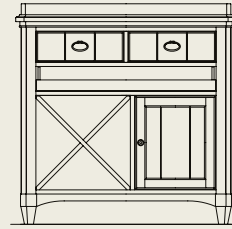

112-675 Wine Console (Sand top, Buttermilk base)
 40W x 18D x 40H in.
 Two drawers, door, removable wine storage, pull-out tray
 Shown on page 14

112-679 Sideboard (Sand case, Buttermilk drawer fronts)
 64W x 19D x 38H in.
 Six drawers, shelf
 Shown on page 11, 13, 15